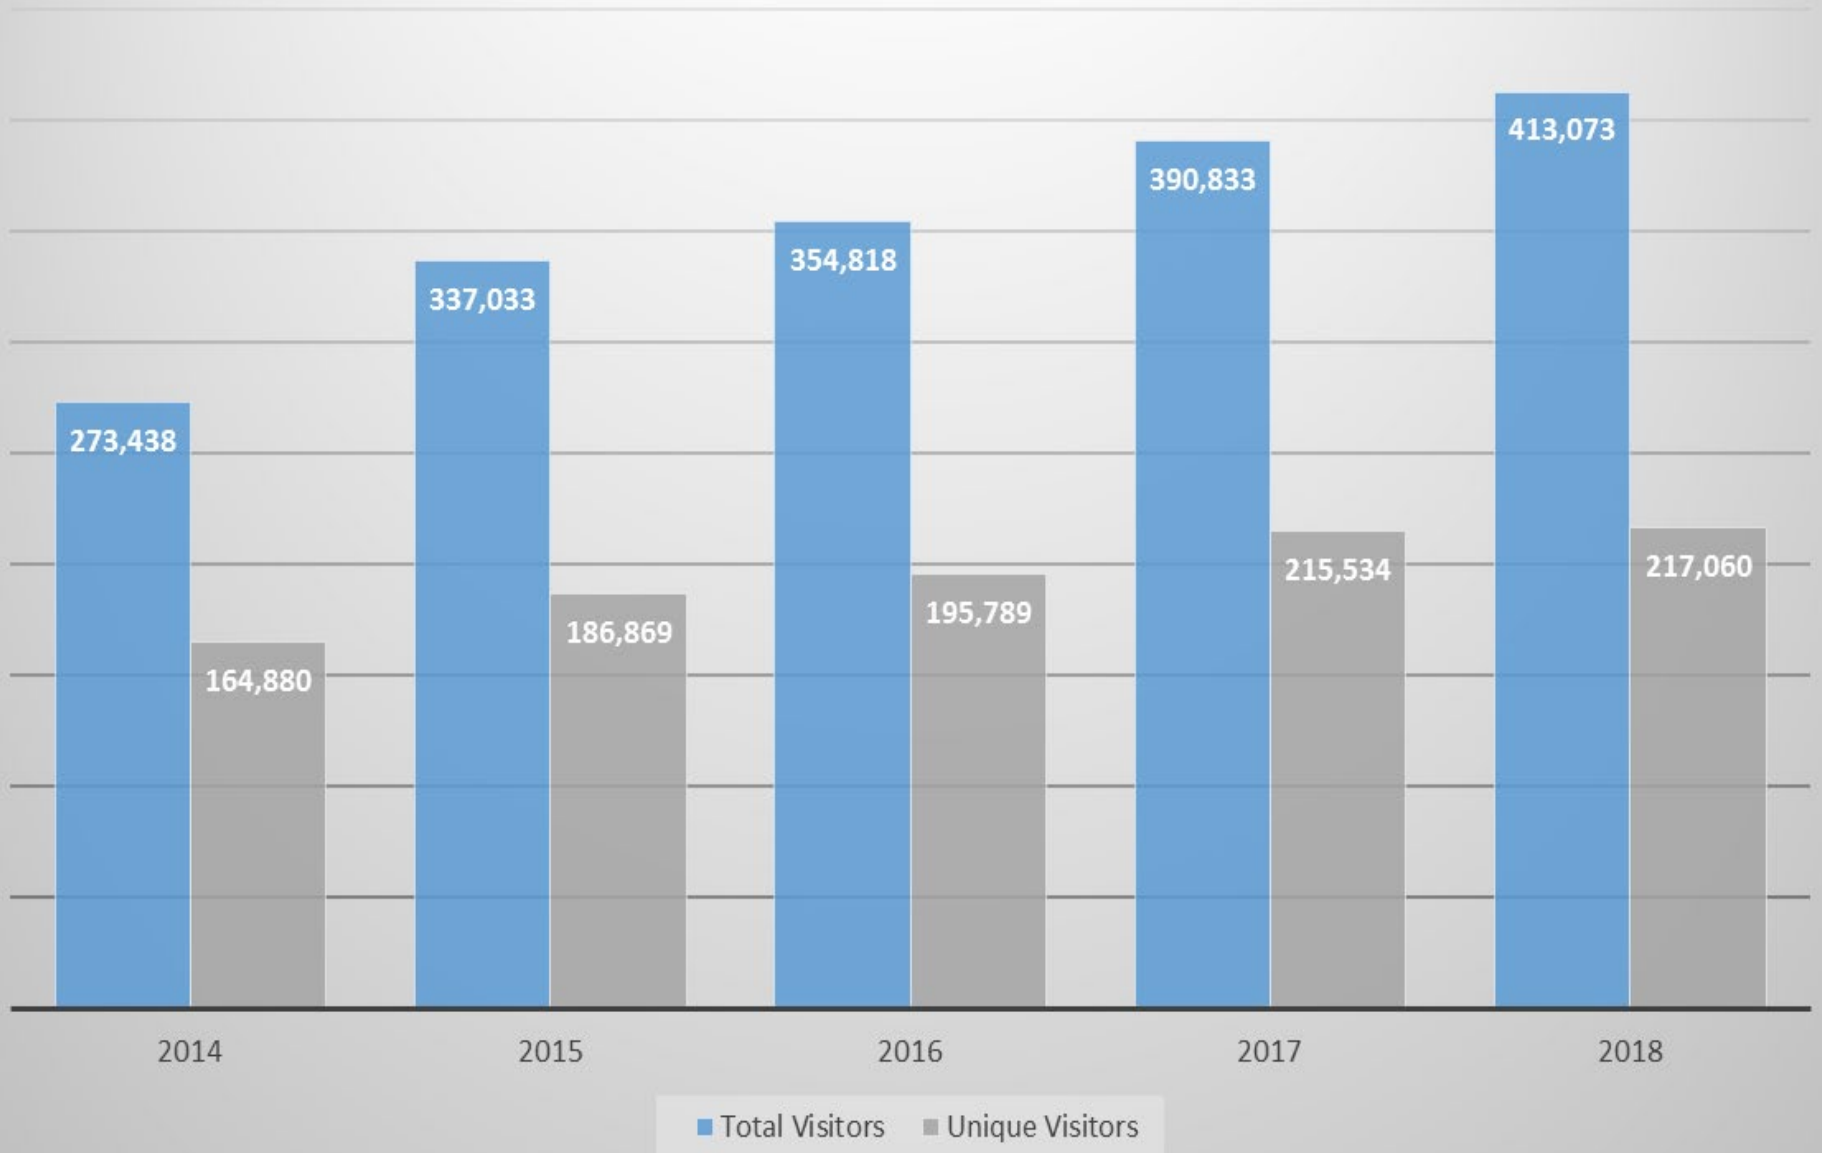

Illinois Transferology Usage by Fiscal Year